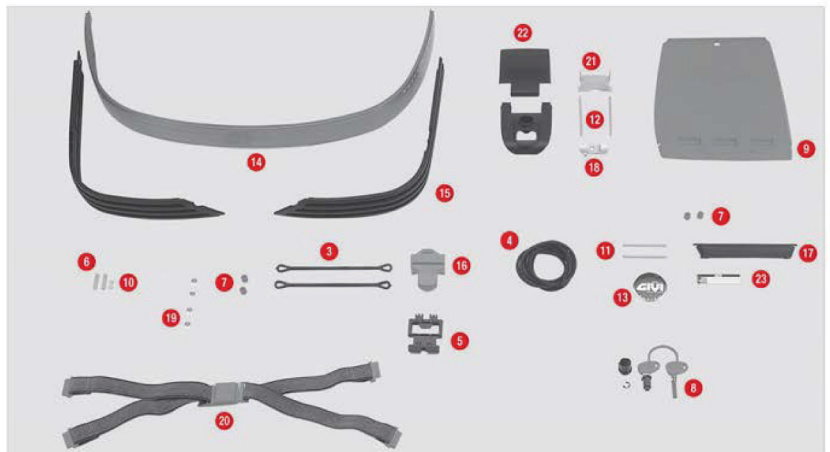

## E460

1	Z460CNM	E460 top-shell black
2	Z360FNM	E460-E360 bottom-shell black
3	Z115R	Stop bag opening yarn, 2 pcs.
4	Z159R	Bag lock lining, 1 pcs.
5	Z828	Stop lamp holder
6	Z106	Bolt
7	Z109	Long bolt springs
8	Z112R	Red pulley, 4 pcs.
9	Z140R	Key locks with corresponding bush with red handle
11	Z1237	Push button spring with washer
13	Z195	Pin D. 04x80 mm
14	Z200	GIVI logo Monokey®
15	Z214	Top case reflector
16	Z215N	Rear band black

17	Z217	Push button
18	Z220N ▲	Handle cover black
19	Z236	Hinge spring
20	Z277	Plate below lock
22	Z285	Inner strap
23	Z312	Hinge plate
24	Z314N	Hinge black
25	Z829	Light holder (black)
26	Z337	Top-case reflector
27	Z362	Light seat chromed
28	Z405 ▲	Name holder
	Z358	Circuit with lamps for version with stop light already mounted
	Z155	Pass belt clip
	Z314NM	Hinge black climbed on

## E360

1	Z360CNM	E360 top-shell black
2	Z360FNM	E460-E360 bottom-shell black
3	Z115R	Stop bag opening yarn, 2 pcs.
4	Z159R	Bag lock lining, 1 pcs.
5	Z106	Bolt
6	Z109	Long bolt springs
7	Z112R	Red pulley, 4 pcs.
8	Z140R	Key locks with corresponding bush with red handle
10	Z1237	Push button spring with washer
12	Z195	Pin D. 04x80 mm
13	Z200	GIVI logo Monokey®

14	Z214	Top case reflector
15	Z215N	Rear band black
16	Z217	Push button
17	Z220N ▲	Handle cover black
18	Z277	Plate below lock
20	Z285	Inner strap
21	Z312	Hinge plate
22	Z314N	Hinge black
23	Z405 ▲	Name holder
	Z155	Pass belt clip