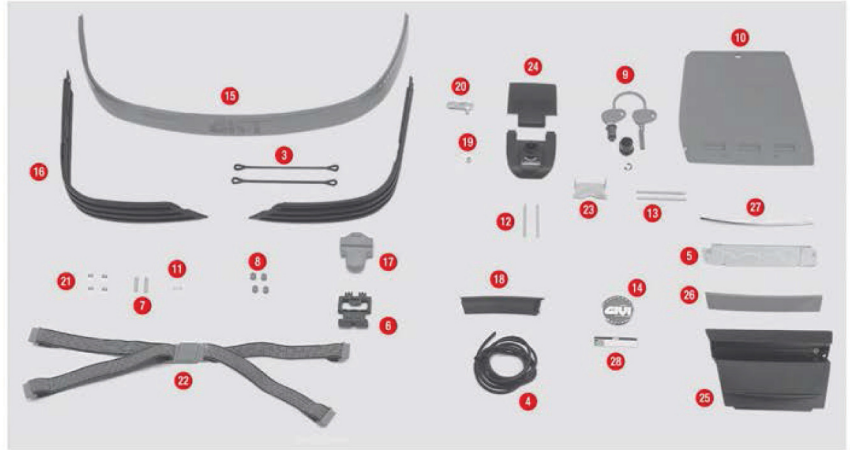

## E460

1	Z460CNM	E460 top-shell black
2	Z360FNM	E460-E360 bottom-shell black
3	Z115R	Stop bag opening yarn, 2 pcs.
4	Z159R	Bag lock lining, 1 pcs.
5	Z828	Stop lamp holder
6	Z106	Bolt
7	Z109	Long bolt springs
8	Z112R	Red pulley, 4 pcs.
9	Z140R	Key locks with corresponding bush with red handle
11	Z1237	Push button spring with washer
13	Z195	Pin D. 04x80 mm
14	Z200	GIVI logo Monokey®
15	Z214	Top case reflector
16	Z215N	Rear band black

17	Z217	Push button
18	Z220N ▲	Handle cover black
19	Z236	Hinge spring
20	Z277	Plate below lock
22	Z285	Inner strap
23	Z312	Hinge plate
24	Z314N	Hinge black
25	Z829	Light holder (black)
26	Z337	Top-case reflector
27	Z362	Light seat chromed
28	Z405 ▲	Name holder
	Z358	Circuit with lamps for version with stop light already mounted
	Z155	Pass belt clip
	Z314NM	Hinge black climbed on

## E360

1	Z360CNM	E360 top-shell black
2	Z360FNM	E460-E360 bottom-shell black
3	Z115R	Stop bag opening yarn, 2 pcs.
4	Z159R	Bag lock lining, 1 pcs.
5	Z106	Bolt
6	Z109	Long bolt springs
7	Z112R	Red pulley, 4 pcs.
8	Z140R	Key locks with corresponding bush with red handle
10	Z1237	Push button spring with washer
12	Z195	Pin D. 04x80 mm
13	Z200	GIVI logo Monokey®

14	Z214	Top case reflector
15	Z215N	Rear band black
16	Z217	Push button
17	Z220N ▲	Handle cover black
18	Z277	Plate below lock
20	Z285	Inner strap
21	Z312	Hinge plate
22	Z314N	Hinge black
23	Z405 ▲	Name holder
	Z155	Pass belt clip