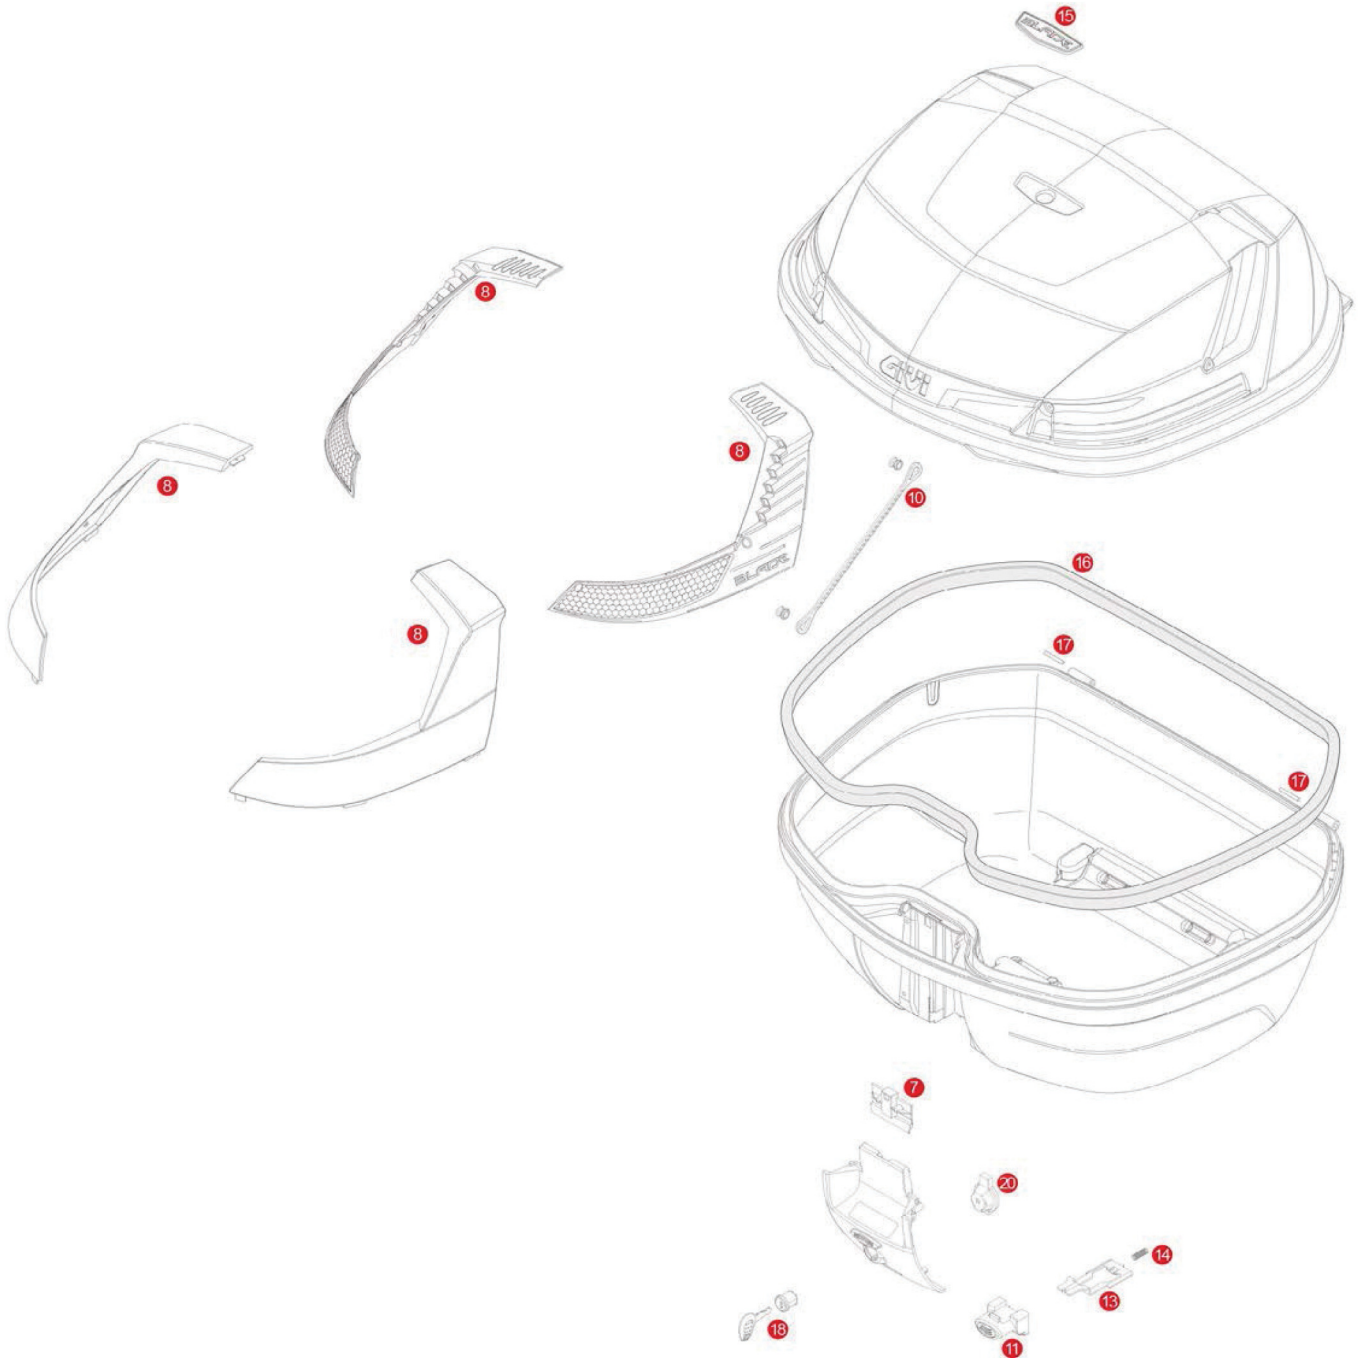

B47 BLADE / B47 BLADE TECH / B47 BLADE WHITE

	ZB47CNM	B47 Blade assembled top-shell black
	ZB47CNTM	B47 Blade Tech assembled top-shell black
	ZB47FNM	B47 Blade assembled bottom-shell black
	ZB47FNTM	B47 Blade Tech assembled bottom-shell black
	Z3007NM	Hinge stop
	Z3007NTM	Hinge stop
7	Z3012R	Closure system mounted on the lid
8	Z4506R	Red reflectors with stop lamp holder (for B47 Blade)
8	Z4506FR	Smoked reflectors with stop lamp holder (for B47 Blade Tech)
10	Z599	Nylon stop bag opening yarn

11	Z1983R	Push button red
11	Z645CR	Push button silver
13	Z761NR	Bolt, 1 pcs.
14	Z191R	Push button spring, 1 pcs.
15	Z4504AR	Chromed Blade brand
16	Z790R	Trim
17	Z590R	Pin. Medium, 2 pcs.
18	Z140R	Key locks with corresponding bush with red handle
	Z661A	Key locks with corresponding bush with silver handle
20	Z3006R	Plate below lock, for standard key
	Z4512R	Plate below lock for Security Lock key