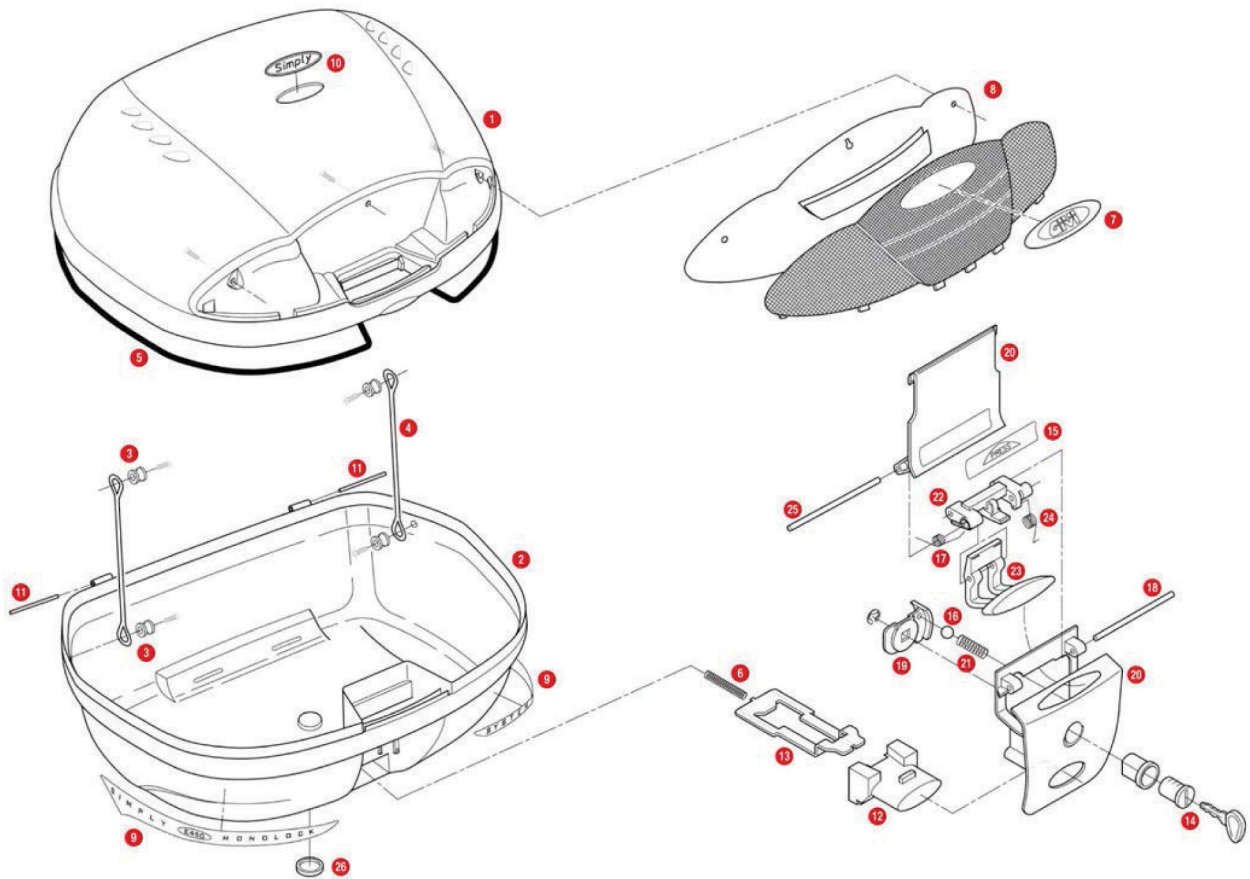

E450 SIMPLY II

1	Z450CNM	E450 top-shell black
2	Z450FNM	E450 - E470 bottom-shell black
3	Z112R	Red pulley, 4 pcs.
4	Z115R	Stop bag opening yarn, 2 pcs.
5	Z159R	Bag lock lining, 1 pcs.
6	Z191R	Push button spring, 1 pcs.
7	Z451	Oval GIVI mark (reflector)
8	Z1234	Reflector with white background
9	Z457 ▲	Couple of SIMPLY stickers DX/SX
10	Z458R	E470 oval logo, 1 pcs
11	Z590R	Pin. Medium, 2 pcs.
12	Z645R	Push button red
13	Z762NR	Bolt, 1 pcs.
	Z358	Circuit with lamps for version with stop light already mounted

	Z641NM	Lock set
14	Z140R	Key locks with corresponding bush with red handle
15	Z409R	Name holder, 1 pcs.
16	Z630	Steel spheres D. 6
17	Z632R	Steel torsion spring
18	Z637R	Pin. D. 04x75 mm, (1 piece)
19	Z640R	Plate below lock for standard key
	Z4513R	Plate below lock for Security Lock key
20	Z641NR	Hinge black
21	Z648	Cylinder spring
22	Z643R	Lock set element red, 1 pcs.
23	Z644R	Opening push button, red, 1 pcs. (for top case V46)
24	Z647R	Torsion spring, 1 pcs.
25	Z721R	Pin. D. 04x85 mm
26	Z1235	Injection covering cap