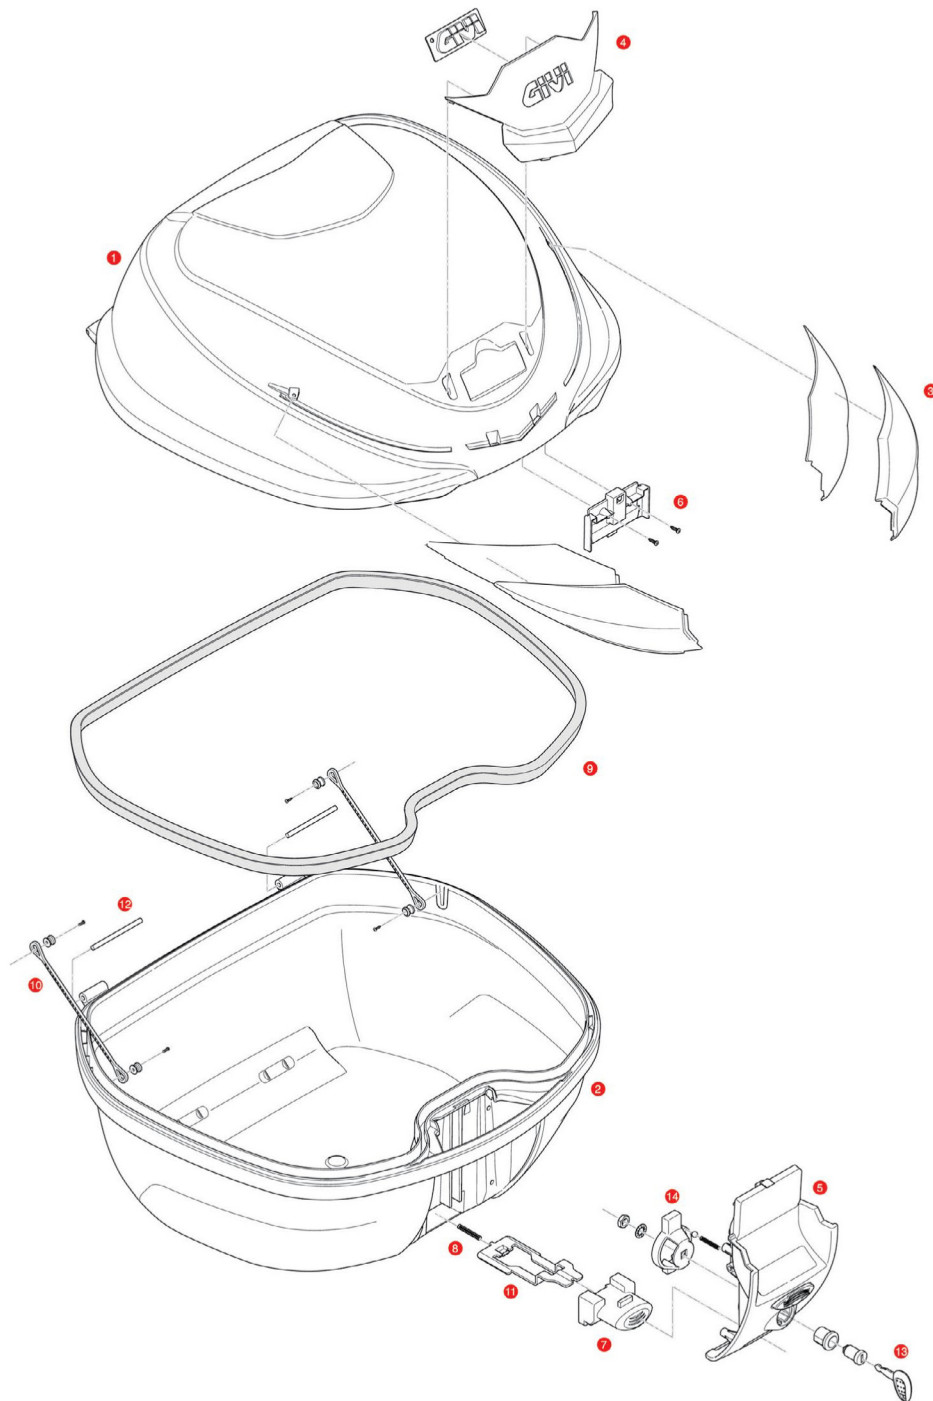

B360N / B360NT

1	ZB360CNM	B360N assembled Top Shell
	ZB360CNTM	B360NT assembled Top Shell
2	ZB37FNM	B37 Blade / B360 assembled bottom-shell black
	ZB37FNTM	B37 Blade Tech / B360 Tech assembled bottom-shell black
3	Z2514R	Red reflectors
	Z2514FR	Smoked reflectors
4	Z2513R	Central plate
5	Z3007NM	Mounted lock set
	Z3007NTM	Mounted lock set NT
6	Z3012R	Closure system mounted on the lid
7	Z645R	Push button red

	Z645CR	Opening push button chromed
8	Z191R	Push button spring, 1 pcs.
9	Z790R	Trim
10	Z599	Nylon stop bag opening yarn
11	Z761NR	Bolt, 1 pcs.
12	Z590R	Pin. Medium, 2 pcs.
13	Z140R	Key locks with corresponding bush with red handle
	Z661A	Key locks with corresponding bush with silver handle
14	Z3006R	Plate below lock, for standard key
	Z4512R	Plate below lock for Security Lock key
15	SL101	Security Lock key, including bush and under lock platelets