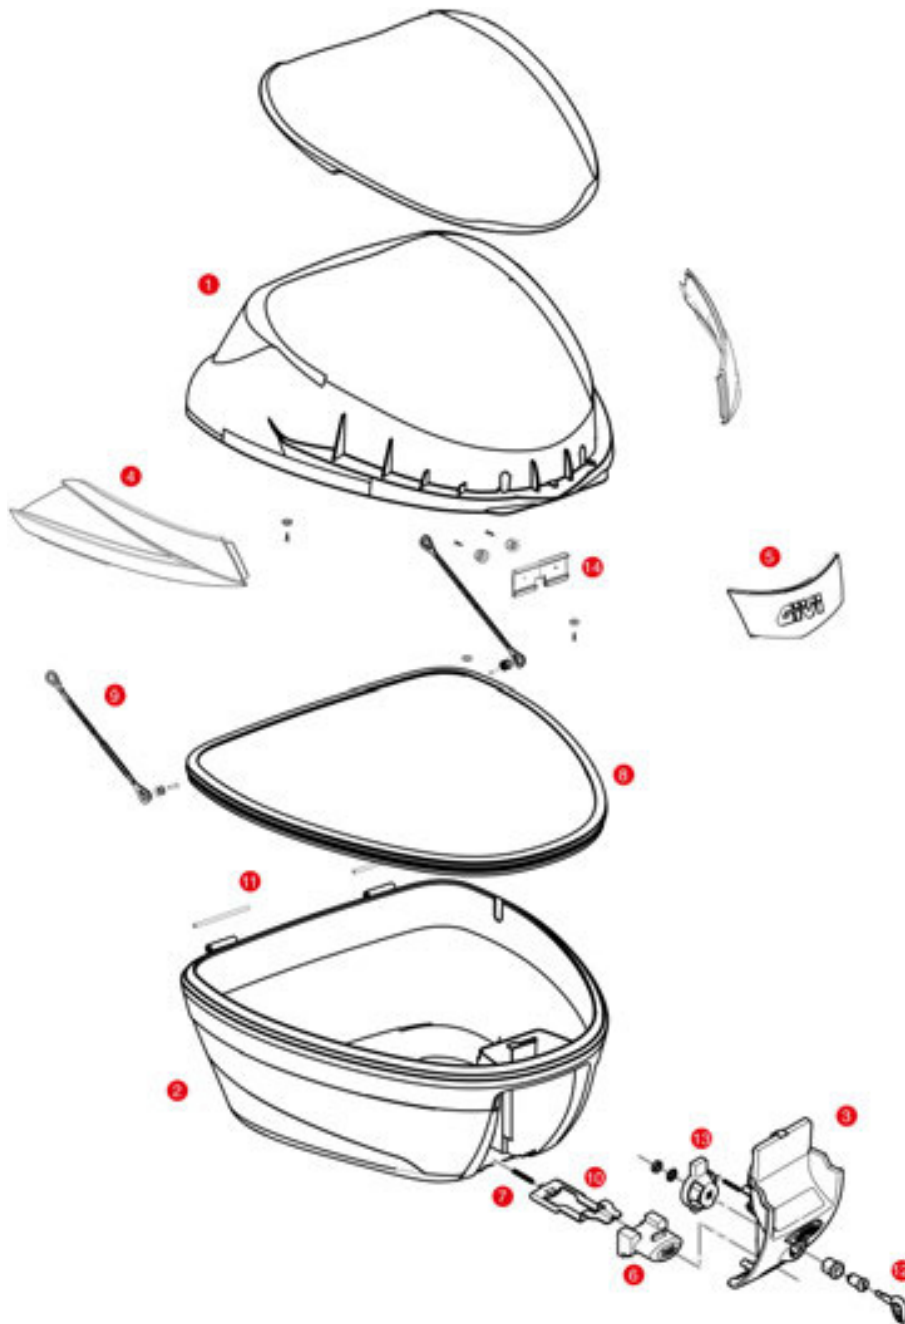

B34N / B34NT

1	Z3400CNM	B34 assembled Top Shell Black		
1	Z3400CNTM	B34 Tech assembled Top Shell		
2	Z3400FNM	B34 assembled bottom shell, black		
2	Z3400FNTM	B34 Tech assembled bottom shell		
3	Z2751NM	Lock set for B27N		
3	Z2751NTM	Lock set for Tech version		
4	Z3402R	Red reflectors (for B34N)		
4	Z3402FR	Smoked reflectors (for B34NT)		
5	Z3403R	Central plate B34		
6	Z645R	Push button red		
6	Z645CR	Opening push button chromed		

7	Z191R	Push button spring, 1 pcs.		
8	Z3411R	Trim B34		
9	Z115R	Stop bag opening yarn, 2 pcs.		
10	Z761NR	Bolt, 1 pcs.		
11	Z590R	Pin. Medium, 2 pcs.		
12	Z140R	Key locks with corresponding bush with red handle		
12	Z661A	Key locks with corresponding bush with silver handle		
13	Z3006R	Plate below lock, for standard key		
14	Z4512R	Plate below lock for Security Lock key		
15	Z3405R	Top-shell coupling tooth, complete		