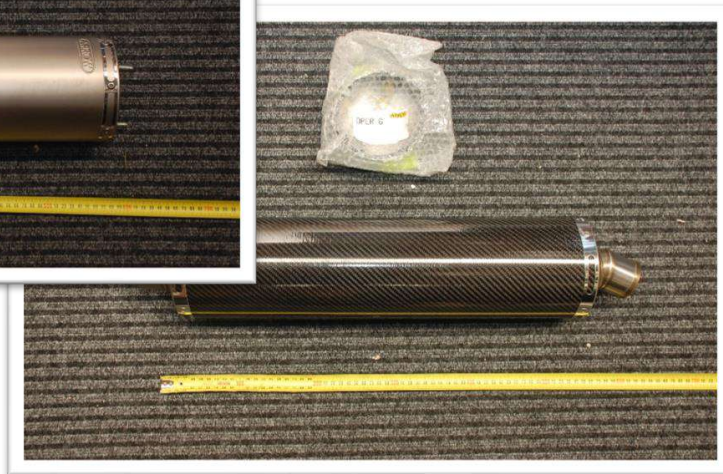

ARROW MUFFLERS

Code	Description	Material	Shape	Side	Number mufflers	Muffler length
AW 71114PR	ARROW MUFFLER TITANIUM ZRX1200 01/04 -Sale	titanium	oval	right	1	560
AW 72009TA	ARROW ALLOY MUFFLERS (94DB) KTM 250F 07 -Sale	alloy	oval	right	1	530
AW 72028TT	ARROW MUFFLER PAIR (94DB) CRE250F1 06/07 -Sale	titanium	round	both	2	400
AW 75018AE	ARROW ALLOY MUFFLER HONDA CRF450'03 -Sale	alloy	round	right	1	550
AW 75047TT	ARROW MUFFLER PAIR CRF250 '07 -Sale	titanium	round	both	2	350
AW 75057TT	ARROW PR MUFFLERS CRF250 '06-'08 -Sale	titanium	round	both	2	400

NEED MORE DETAIL?

See individual muffler images on the pages below