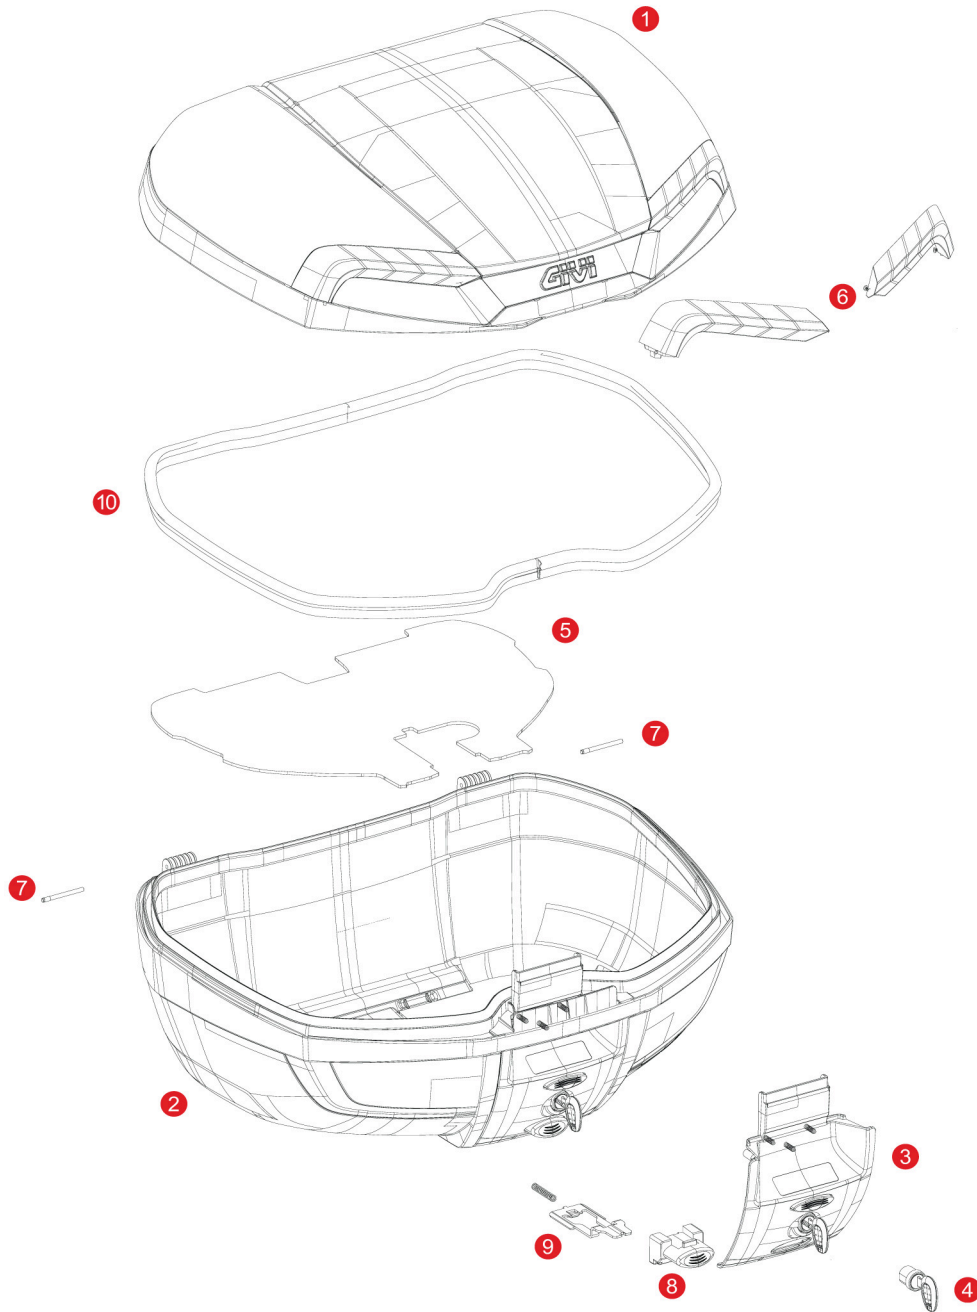

## E46N / E46NT RIVIERA

1	<b>ZE46CNM</b>	E46N assembled Top Shell
	<b>ZE46CNTM</b>	E46NT assembled Top Shell
2	<b>ZE46FNM</b>	E46 assembled Bottom Shell without mat
3	<b>Z3007N-E46R</b>	Lock set
4	<b>Z140R</b>	Key locks with corresponding bush with red handle
5	<b>Z8194R</b>	Carpet for E46

6	<b>Z6970VGCPR</b>	Red reflectors with screw kit
	<b>Z6970TVGCPR</b>	Smoked reflectors with screw kit
7	<b>Z635R</b>	Pin. D. 04x48 mm, 2 pcs.
8	<b>Z645NR</b>	Push button black
9	<b>Z761NR</b>	Bolt, 1 pcs.
10	<b>Z790R</b>	Trim