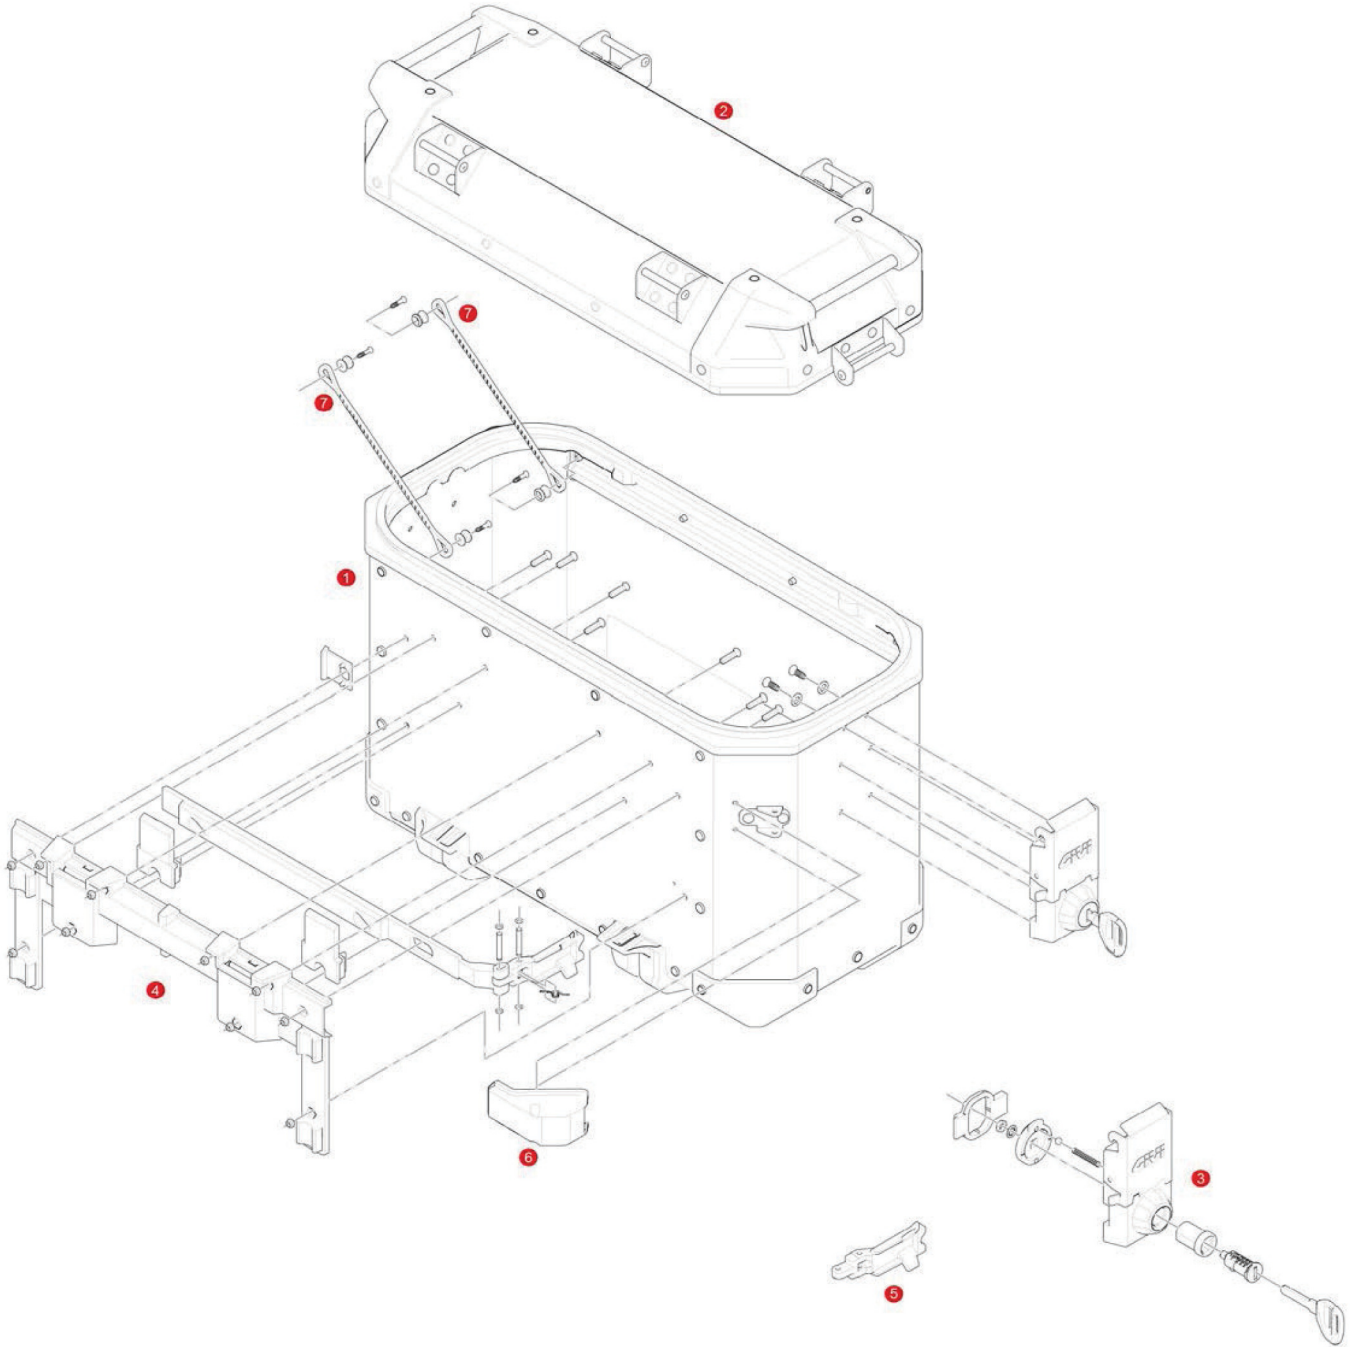

TRK48A / TRK48B / TRK37A / TRK37B TREKKER OUTBACK - SIDE CASE

1	ZOBK37ALFM	OBK37AL assembled Bottom Shell silver, left side
	ZOBK37BLFM	OBK37BL assembled Bottom Shell black, left side
	ZOBK37ARFM	OBK37AR assembled Bottom Shell silver, right side
	ZOBK37BRFM	OBK37BR assembled Bottom Shell black, right side
	ZOBK48ALFM	OBK48AL assembled Bottom Shell silver, left side
	ZOBK48BLFM	OBK48BL assembled Bottom Shell black, left side
	ZOBK48ARFM	OBK48AR assembled Bottom Shell silver, right side
2	ZOBK37ALCM	OBK37AL assembled Top Shell silver, left side
	ZOBK37BLCM	OBK37BL assembled Top Shell black, left side
	ZOBK37ARCM	OBK37AR assembled Top Shell silver, right side
3	ZOBK37BRCM	OBK37BR assembled Top Shell black, right side
	ZOBK48ALCM	OBK48AL assembled Top Shell silver, left side
	ZOBK48BLCM	OBK48BL assembled Top Shell black, left side
	ZOBK48ARCM	OBK48AR assembled Top Shell silver, right side

4	Z4810SXMR	Rear fitting system, left side
	Z4810DXMR	Rear fitting system, right side
5	Z4830R	Aluminum release lever for Trekker Outback 37 lt
	Z4831R	Aluminum release lever for Trekker Outback 48 lt
6	Z4812R	Angular coverage
	Z115R	Stop bag opening yarn, 2 pcs.
7	SL101	Security Lock key, including bush and under lock platelets