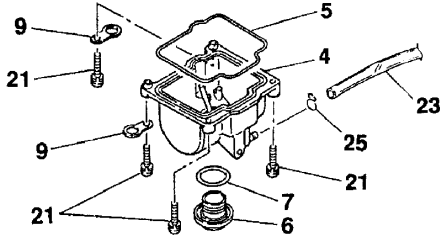

KEIHIN PWK 33-41 Exploded View

Non Air Striker PWK33, 35, 36, 38, 39, 41 Quad Vent/Air Striker

*see part numbers 11, 12, 14, 15, 16, 19, 27, 28, 31 from the drawing to the left.

NOTE: Do not remove parts that are not shown on this exploded view.

NOTE: Do not remove parts that are not shown on this exploded view.

Float Height
See Specifications

PWK Standard Jetting Specifications

Non Air Striker

Size (mm)	Main Jet	Slow Jet	Jet Needle	Throttle Valve	Float Height	Order No.
PWK33/S46	#165	#55	48-CEG	6.0	19mm	016-148
PWK35/70R	#160	#68	48-DGK	6.0	16mm	016-150
PWK38/71R	#172	#58	48-DEG	6.0	16mm	016-153
PWK39/72R	#160	#60	48-DGH	6.0	16mm	016-155
PWK41 Pro-Series	#160	#60	48-DGH	6.0	16mm	016-156

Quad Vent/Air Striker

PWK35	#160	#48	48-DEK	4.5	16mm	016-160
PWK36 Quad Vent	#165	#55	48-DGJ	5.0	16mm	016-163
PWK38	#170	#55	48-DDJ	7.0	16mm	016-167

Size (mm)	A	B	C	D
PWK33	42	59	91	164.3
PWK35	42	59	91	163.3
PWK36	46	63	91	176.6
PWK38	46	63	91	171.6
PWK39	46	63	91	171.6
PWK41	46	63	91	171.6