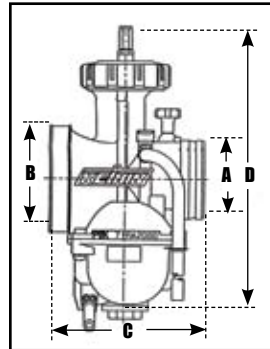

KEIHIN PWK 33-41 Exploded View

Non Air Striker PWK33, 35, 36, 38, 39, 41 Quad Vent/Air Striker

*see part numbers 11, 12, 14, 15, 16, 19, 27, 28, 31 from the drawing to the left.

NOTE: Do not remove parts that are not shown on this exploded view.

NOTE: Do not remove parts that are not shown on this exploded view.

Float Height
See Specifications

PWK Standard Jetting Specifications

Non Air Striker

Size (mm)	Main Jet	Slow Jet	Jet Needle	Throttle Valve	Float Height	Order No.
PWK33/S46	#165	#55	48-CEG	6.0	19mm	016-148
PWK35/70R	#160	#68	48-DGK	6.0	16mm	016-150
PWK38/71R	#172	#58	48-DEG	6.0	16mm	016-153
PWK39/72R	#160	#60	48-DGH	6.0	16mm	016-155
PWK41 Pro-Series	#160	#60	48-DGH	6.0	16mm	016-156

Quad Vent/Air Striker

PWK35	#160	#48	48-DEK	4.5	16mm	016-160
PWK36 Quad Vent	#165	#55	48-DGJ	5.0	16mm	016-163
PWK38	#170	#55	48-DDJ	7.0	16mm	016-167

Size (mm)	A	B	C	D
PWK33	42	59	91	164.3
PWK35	42	59	91	163.3
PWK36	46	63	91	176.6
PWK38	46	63	91	171.6
PWK39	46	63	91	171.6
PWK41	46	63	91	171.6