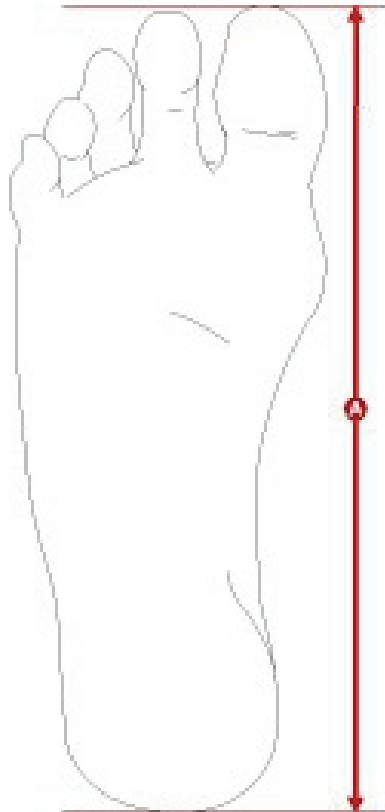

SIDI BOOT SIZE CHART

EURO	MENS US	WOMENS US	SIDI
36	3-3.5	4.5-5	EU 37
37	4-4.5	5.5-6	EU 38
38	5-5.5	6.5-7	EU 39
39	5.5-6	7-7.5	EU 40
40	6.5-7	8-8.5	EU 41
41	7-7.5	8.5-9	EU 42
42	8-8.5	9.5-10	EU 43
43	9-9.5	10.5-11	EU 44
44	9.5-10	11-11.5	EU 45
45	10.5-11	12-12.5	EU 46
46	11-11.5	12.5-13	EU 47
47	12-12.5	N/A	EU 48
48	13-13.5	N/A	EU 49
49	14	N/A	

Please note that Sidi boots are a narrow fit and we recommend going up a size from what you would normally wear. Sidi Size guide helps explain this by taking your normal boot size (Euro/US) on the left and scrolling across to the Sidi size (highlighted in red) to determine your Sidi size.

Please note these measurements are taken from the manufacturers sizing guidelines. Please take care when choosing your size, and measure yourself using the diagram shown on the left as a reference