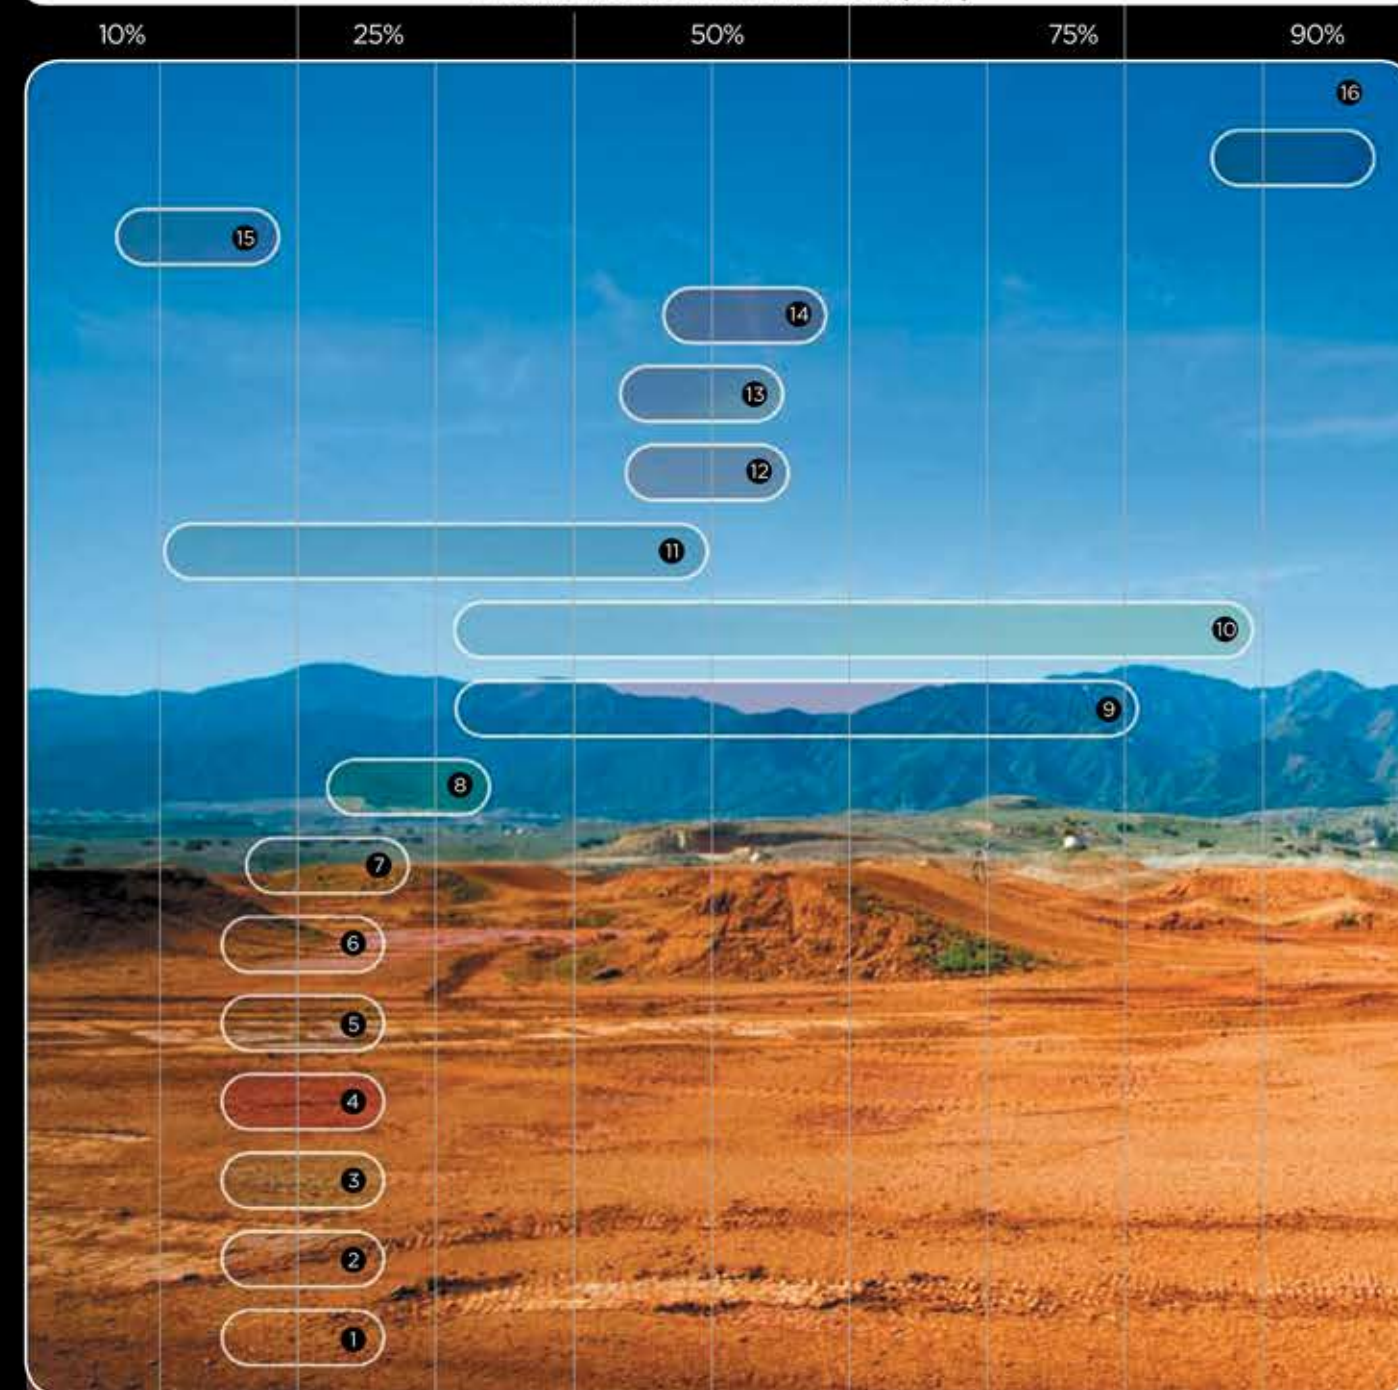

VISUAL LIGHT TRANSMISSION (VLT)

GOGGLE LENS KEY

	1 CLEAR AFC—LIGHT TRANSMISSION 90%		9 SILVER CHROME—LIGHT TRANSMISSION 27%
	2 YELLOW—LIGHT TRANSMISSION 70%		10 BLUE CHROME—LIGHT TRANSMISSION 21%
	3 AMP BLUE—LIGHT TRANSMISSION 53%		11 ELECTRIC BLUE CHROME—LIGHT TRANSMISSION 20%
	4 AMP ROSE—LIGHT TRANSMISSION 47%		12 YELLOW CHROME—LIGHT TRANSMISSION 20%
	5 GREY—LIGHT TRANSMISSION 49%		13 GREEN CHROME—LIGHT TRANSMISSION 35%
	6 GREY GRADIENT—LIGHT TRANSMISSION 15%-TOP/45% BOTTOM		14 PURPLE CHROME—LIGHT TRANSMISSION 20%
	7 ANTI-STICK—LIGHT TRANSMISSION 90%		15 ORANGE CHROME—LIGHT TRANSMISSION 41%
	8 LIGHT SENSITIVE—LIGHT TRANSMISSION 20%		16 RED CHROME—LIGHT TRANSMISSION 44%