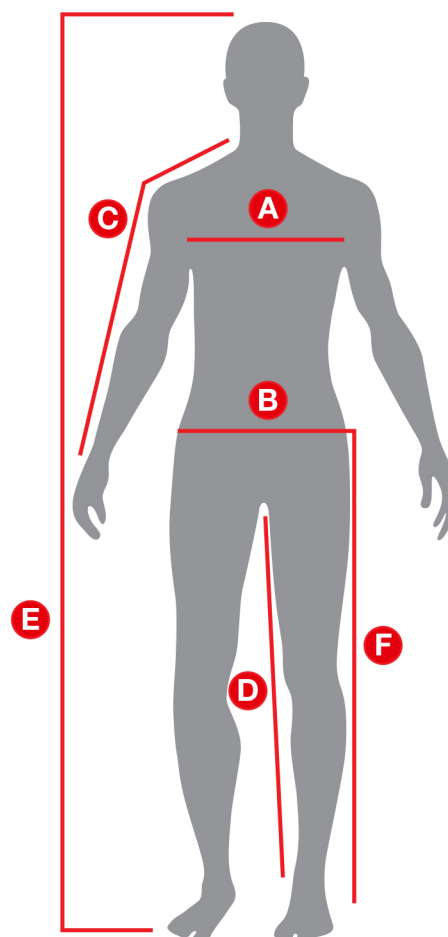

MEN'S

SIZE CHART

MEASUREMENT IN: Centimetres

DATE: 24-09-2022

| | XS | S | M | L | XL | 2XL | 3XL | 4XL | 5XL | 6XL | STOUT | STOUT+ |
|----------------------|---------|---------|---------|---------|---------|---------|---------|---------|---------|---------|---------|---------|
| CHEST A | 94-96 | 96-100 | 100-104 | 104-108 | 108-112 | 112-116 | 116-120 | 120-124 | 124-128 | 128-132 | 136-140 | 140-144 |
| BOTTOM B | 78-82 | 82-86 | 86-90 | 90-94 | 94-98 | 98-102 | 102-106 | 106-110 | 110-114 | 114-116 | 120-124 | 124-128 |
| ARM LENGTH C | 79-80 | 81-82 | 82-83 | 84-85 | 85-86 | 86-87 | 87-88 | 89-90 | 90-91 | 91-92 | 93-94 | 93-94 |
| IN-SEAM D | 75-76 | 77-78 | 79-80 | 81-82 | 83-84 | 85-86 | 87-88 | 89-90 | 91-92 | 92 | 92 | 92 |
| BODY HEIGHT E | 172-178 | 174-180 | 176-182 | 180-185 | 182-188 | 184-190 | 186-194 | 188-194 | 190-196 | 190-196 | 190-196 | 190-196 |
| LEG LENGTH F | 101-104 | 102-105 | 103-106 | 104-107 | 105-108 | 106-109 | 107-110 | 108-111 | 109-112 | 109-113 | 109-114 | 109-115 |

- A** Measure fullest part around (under the arm pit)
- B** Measure around the natural waist line
- C** Measure from shoulder neck bone to wrist
- D** Measure from crotch to bottom of leg
- E** Measure from the bottom to top of the head
- F** Measure from Waist to bottom of leg

- A** Measure fullest part around (under the arm pit)
- B** Measure around the bottom waist line
- C** Measure around the natural waist line
- D** Measure from crotch to bottom of leg
- E** Measure from the bottom to top of the head
- F** Measure from Waist to bottom of leg
- G** Measure from shoulder neck bone to wrist